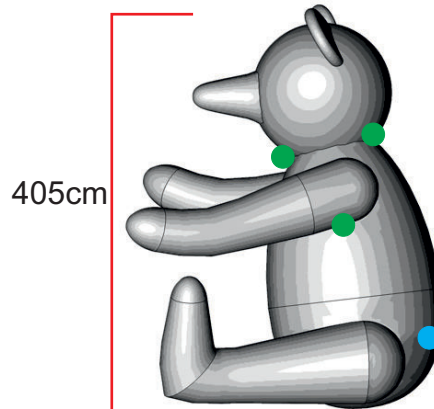

Teddy Ed

310cm

330cm

405cm

● Attachment points ● Blower position

Total transport weight: 89kg
Transport size inflatable: 140 x 110 x 60cm / 82kg
Transport size blower: 40 x 40 x 30cm / 7kg
Blower: Airw315 - 230V / 300W (integrated)
Additional info: