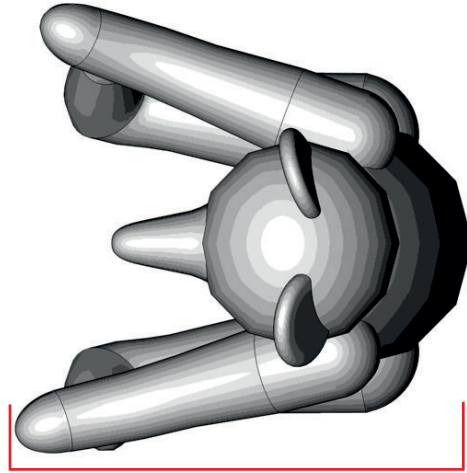

Teddy Ed

310cm

330cm

405cm

● Attachment points ● Blower position

Total transport weight: 89kg
Transport size inflatable: 140 x 110 x 60cm / 82kg
Transport size blower: 40 x 40 x 30cm / 7kg
Blower: Airw315 - 230V / 300W (integrated)
Additional info: