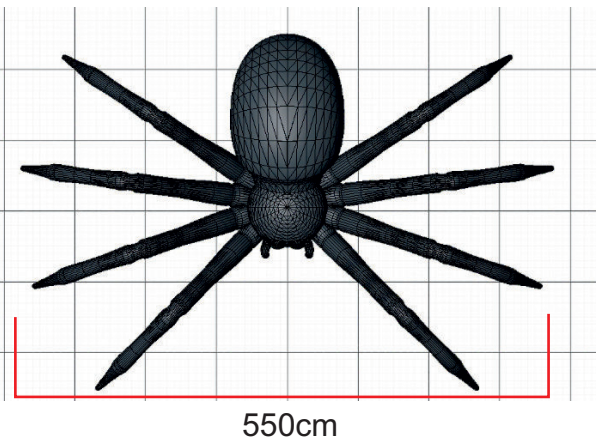

# Spider

Airworks Studio:  
Bloemendalerweg 51  
1382 KB Weesp  
The Netherlands

Airworks Post address:  
P.O. Box 11  
1380 AA Weesp  
The Netherlands

t +31 294 483 428  
e [info@airworks.nl](mailto:info@airworks.nl)  
w [airworks.nl](http://airworks.nl)  
i Airworks-inflatables

At Airworks we design and build inflatables  
that don't actually look like inflatables. Air Works.  
**Inflatable Decor & Design**

550cm

350cm

280cm

● Attachment points

● Blower position

**Total transport weight: 34kg**

**Transport size inflatable: 110 x 90 x 55cm / 11kg**

**Transport size blower: 40 x 25 x 50cm / 18kg**

**Transport size blowertube black: 80 x 25cm / 5kg**

**Blower: Gibbon - 220V / 1100W**

**Additional info: Excluding truss, should be rented separately**