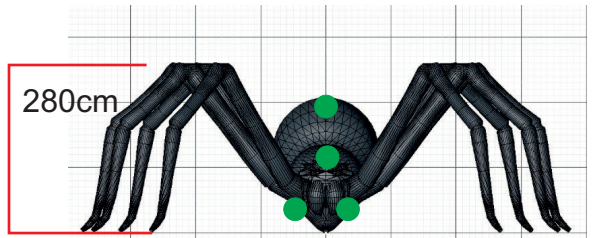

# Spider

Airworks Studio:  
Bloemendalerweg 51  
1382 KB Weesp  
The Netherlands

Airworks Post address:  
P.O. Box 11  
1380 AA Weesp  
The Netherlands

t +31 294 483 428  
e [info@airworks.nl](mailto:info@airworks.nl)  
w [airworks.nl](http://airworks.nl)  
i Airworks-inflatables

At Airworks we design and build inflatables  
that don't actually look like inflatables. Air Works.  
**Inflatable Decor & Design**

550cm

350cm

280cm

● Attachment points

● Blower position

**Total transport weight: 34kg**

**Transport size inflatable: 110 x 90 x 55cm / 11kg**

**Transport size blower: 40 x 25 x 50cm / 18kg**

**Transport size blowertube black: 80 x 25cm / 5kg**

**Blower: Gibbon - 220V / 1100W**

**Additional info: Excluding truss, should be rented separately**