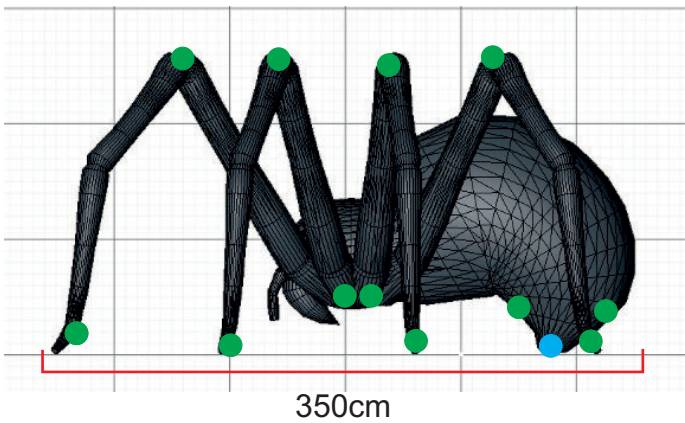

# Spider

Airworks Studio:  
Bloemendalerweg 51  
1382 KB Weesp  
The Netherlands

Airworks Post address:  
P.O. Box 11  
1380 AA Weesp  
The Netherlands

t +31 294 483 428  
e [info@airworks.nl](mailto:info@airworks.nl)  
w [airworks.nl](http://airworks.nl)  
i Airworks-inflatables

At Airworks we design and build inflatables  
that don't actually look like inflatables. Air Works.  
**Inflatable Decor & Design**

550cm

350cm

280cm

● Attachment points

● Blower position

**Total transport weight: 34kg**

**Transport size inflatable: 110 x 90 x 55cm / 11kg**

**Transport size blower: 40 x 25 x 50cm / 18kg**

**Transport size blowertube black: 80 x 25cm / 5kg**

**Blower: Gibbon - 220V / 1100W**

**Additional info: Excluding truss, should be rented separately**