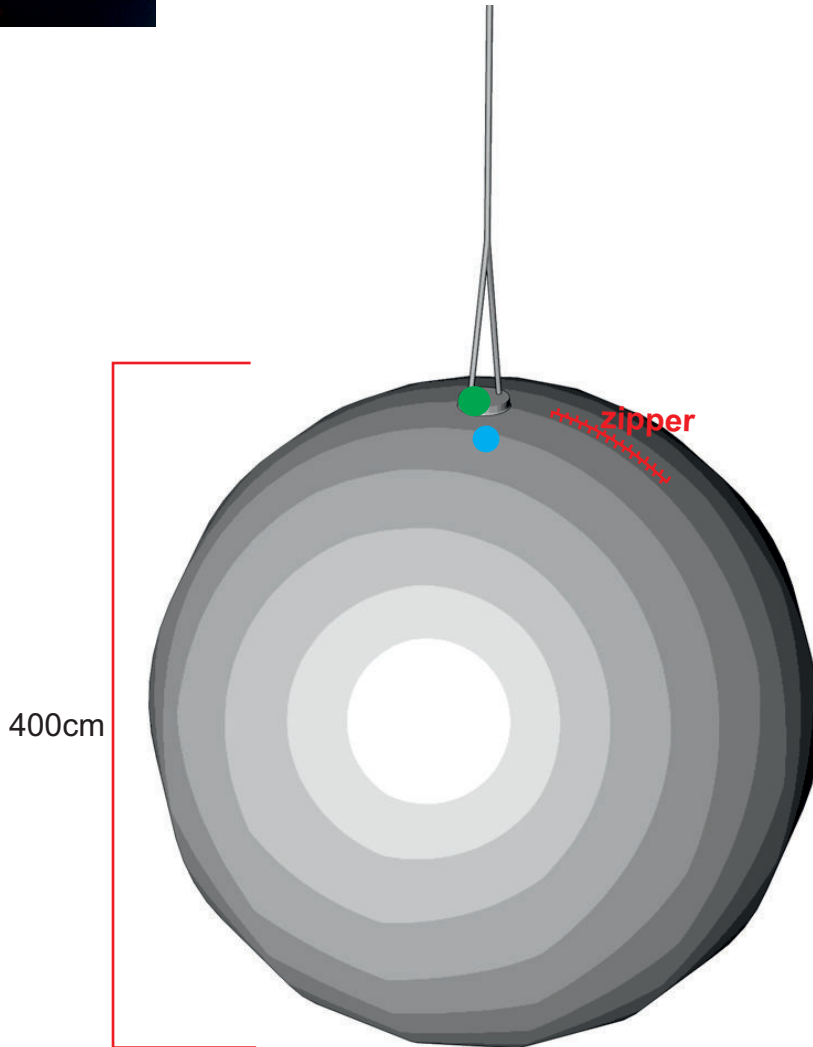

# Ball 400

● Attachment points

● Blower position

**Total transport weight: 18kg**  
**Transport size inflatable: 50 x 50 x 40cm / 12kg**  
**Transport size blower: 35 x 35 x 40cm / 6kg**  
**Blower: Airw250Vc - 230V / 200W**  
**Additional info:**