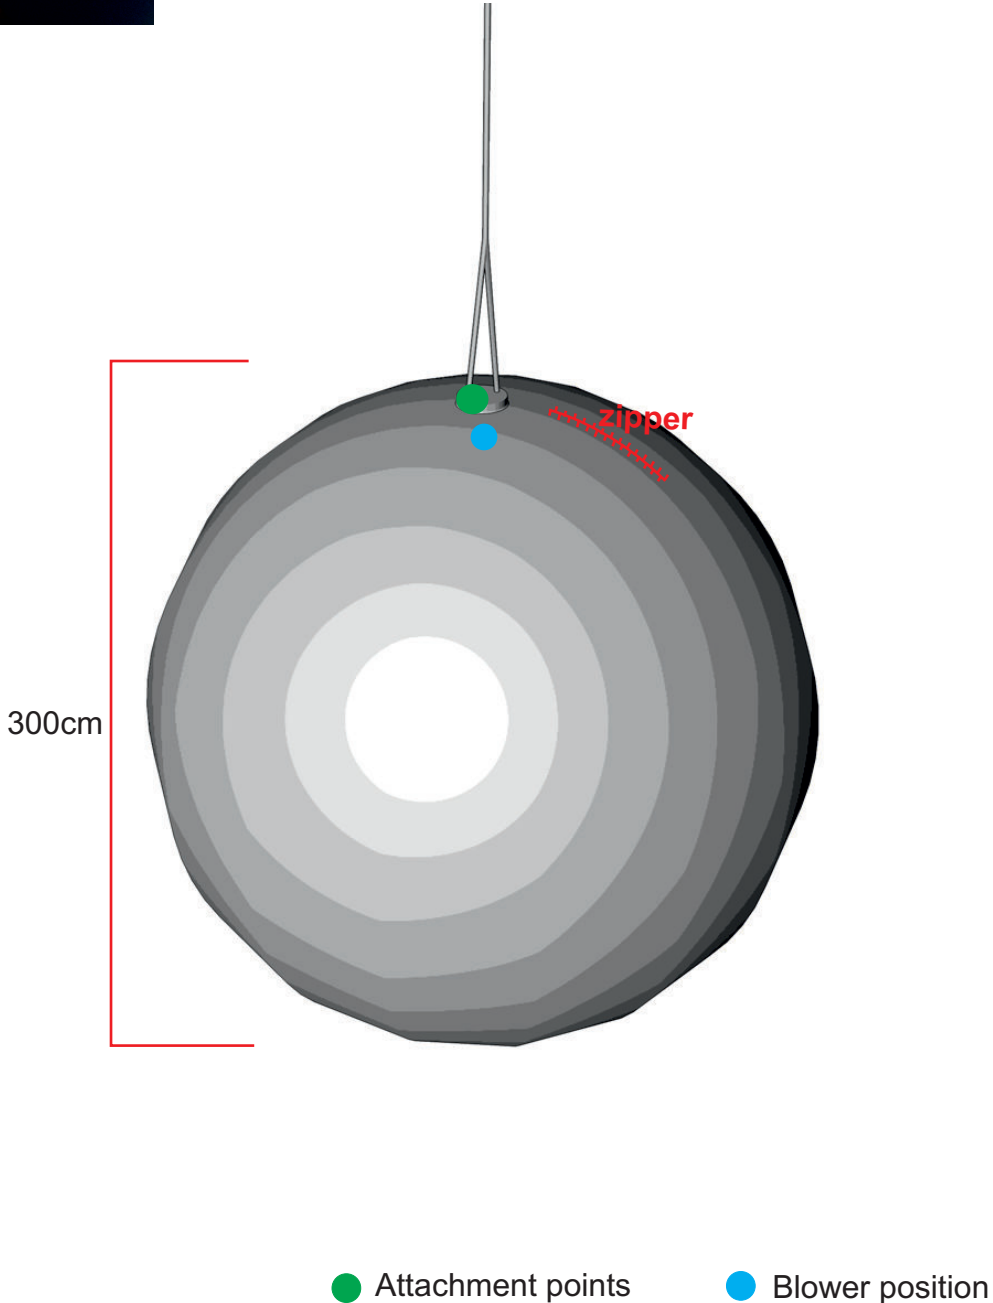

Ball 300

Total transport weight: 15kg
Transport size inflatable: 50 x 40 x 40cm / 9kg
Transport size blower: 35 x 35 x 40cm / 6kg
Blower: Airw250Vc - 230V / 200W
Additional info: