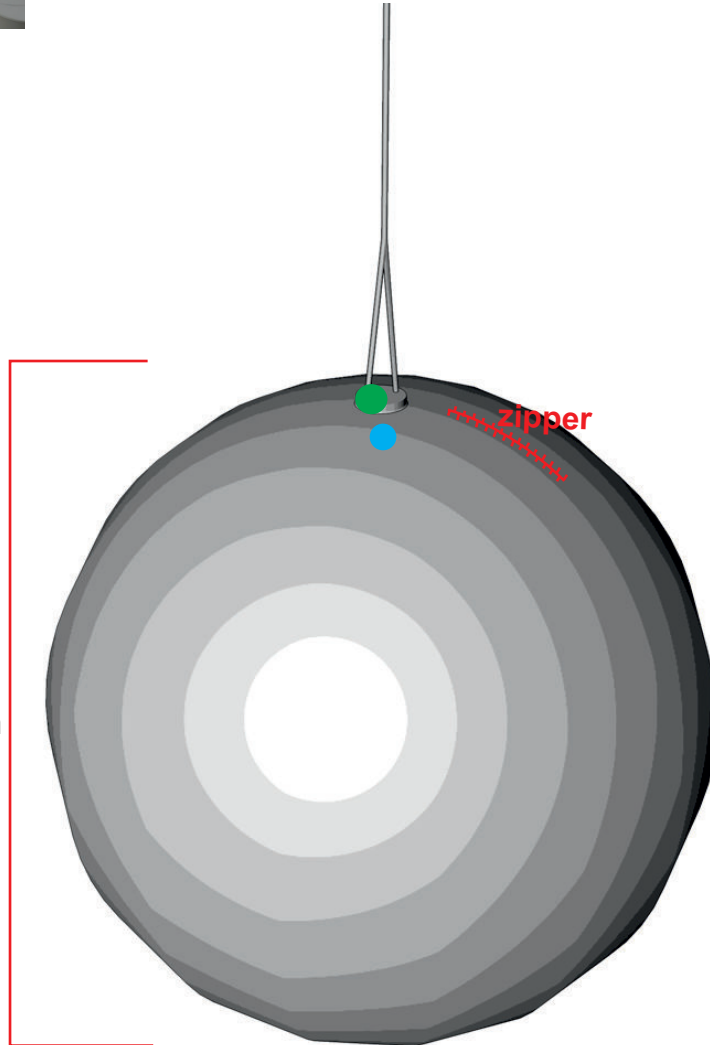

# Ball 400

● Attachment points

● Blower position

**Total transport weight: 18kg**  
**Transport size inflatable: 50 x 50 x 40cm / 12kg**  
**Transport size blower: 35 x 35 x 40cm / 6kg**  
**Blower: Airw250Vc - 230V / 200W**  
**Additional info:**