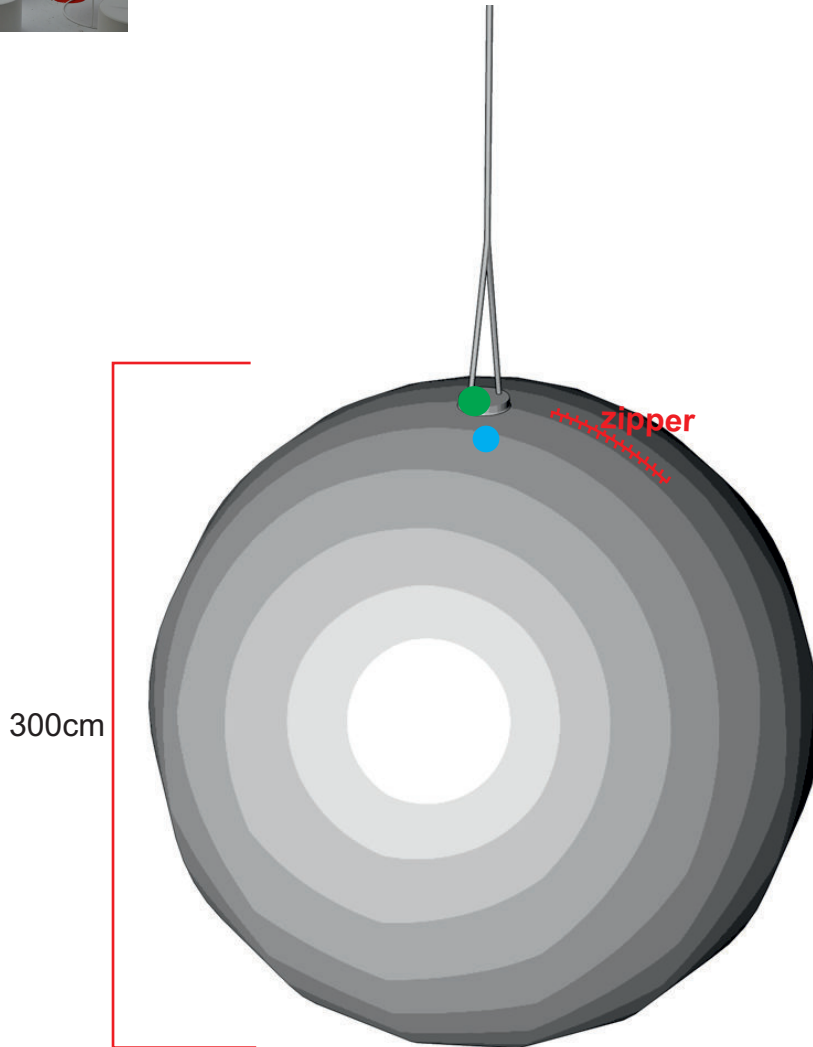

Ball 300

● Attachment points

● Blower position

Total transport weight: 15kg
Transport size inflatable: 50 x 40 x 40cm / 9kg
Transport size blower: 35 x 35 x 40cm / 6kg
Blower: Airw250Vc - 230V / 200W
Additional info: