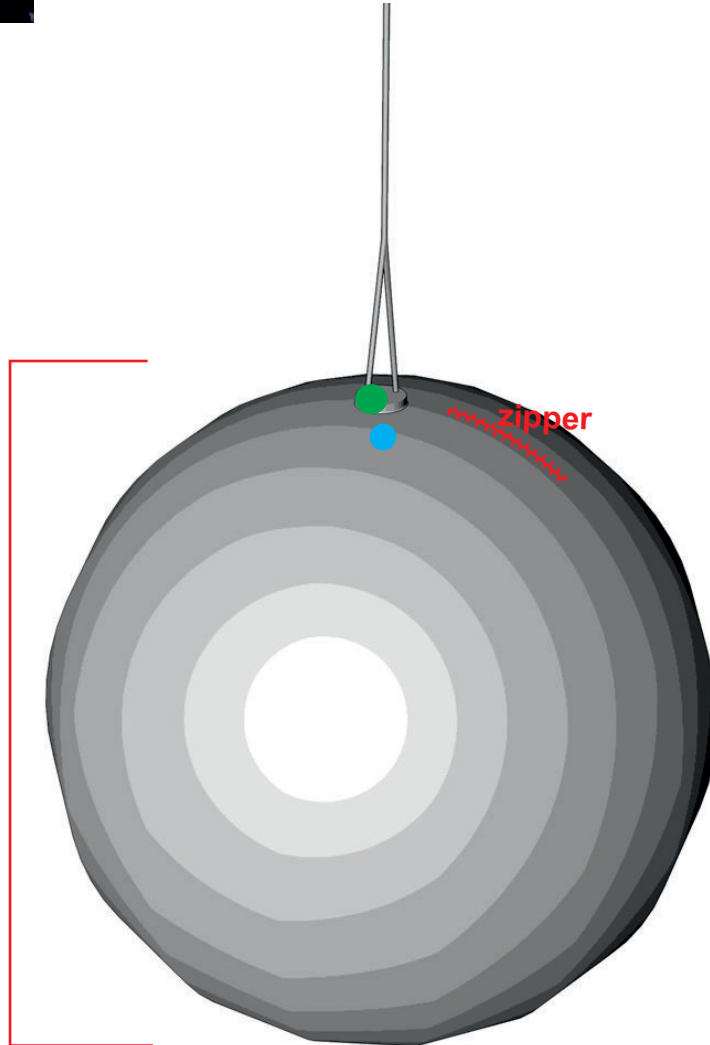

# Ball 250

● Attachment points

● Blower position

**Total transport weight: 11kg**  
**Transport size inflatable: 80 x 60 x 30cm / 5kg**  
**Transport size blower: 35 x 35 x 40cm / 6kg**  
**Blower: Airw250Vc - 230V / 200W**  
**Additional info:**