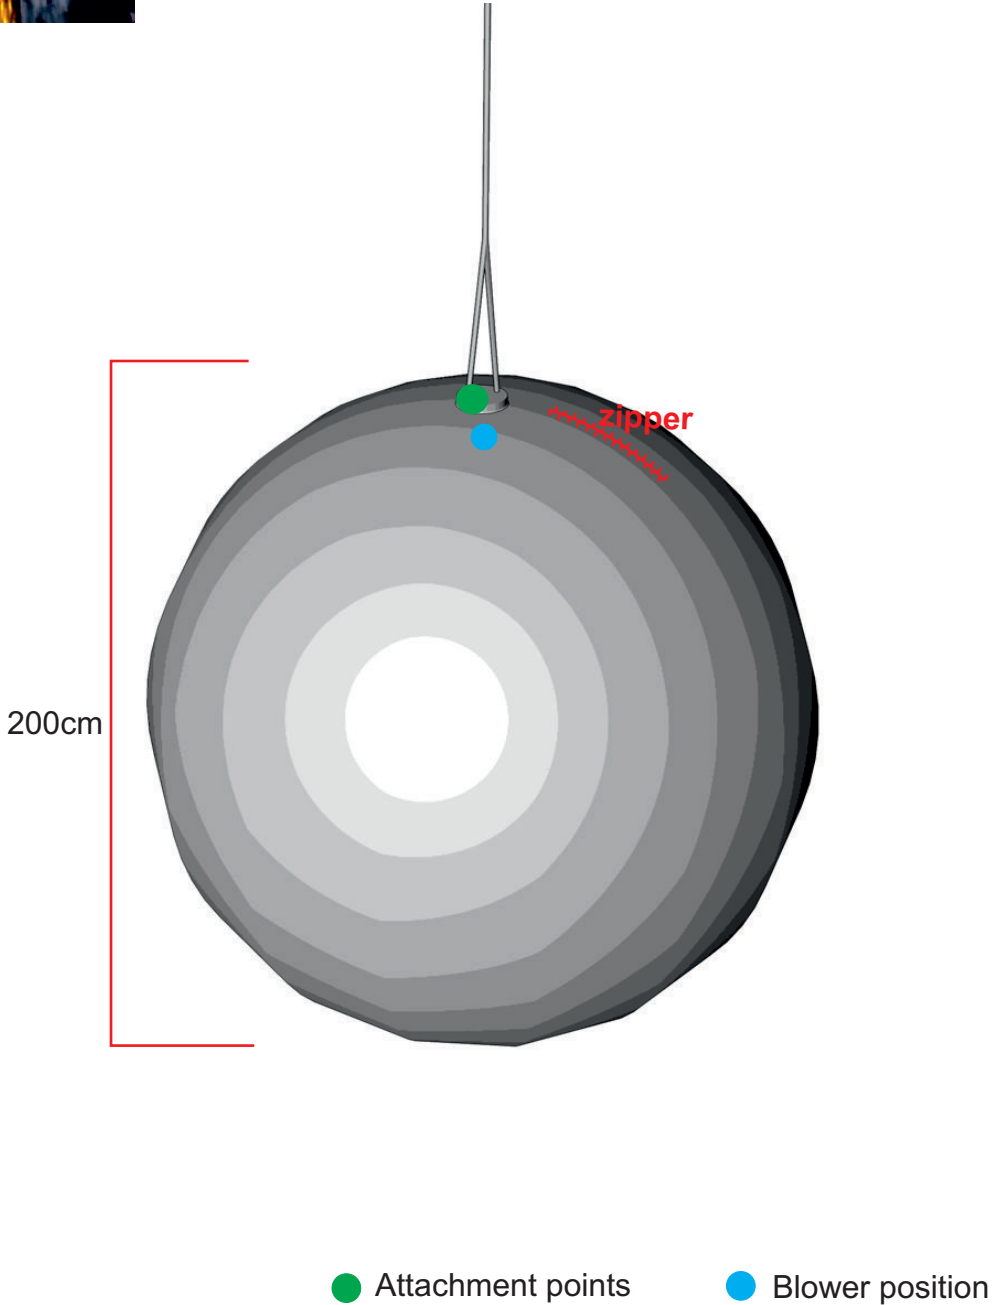

# Ball 200

**Total transport weight: 9kg**  
**Transport size inflatable: 55 x 45 x 25cm / 3kg**  
**Transport size blower: 35 x 35 x 40cm / 6kg**  
**Blower: Airw250Vc - 230V / 200W**  
**Additional info:**