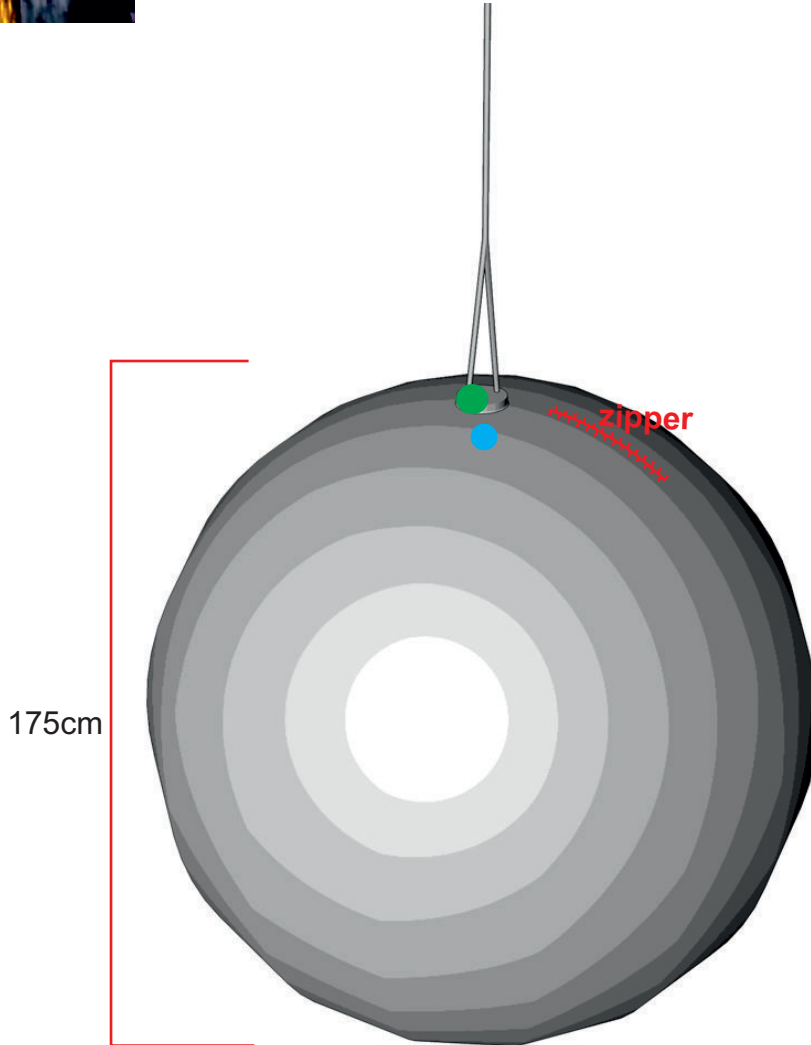

Ball 175

● Attachment points

● Blower position

Total transport weight: 9kg
Transport size inflatable: 45 x 55 x 20cm / 3kg
Transport size blower: 35 x 35 x 40cm / 6kg
Blower: Airw250Vc - 230V / 200W
Additional info: