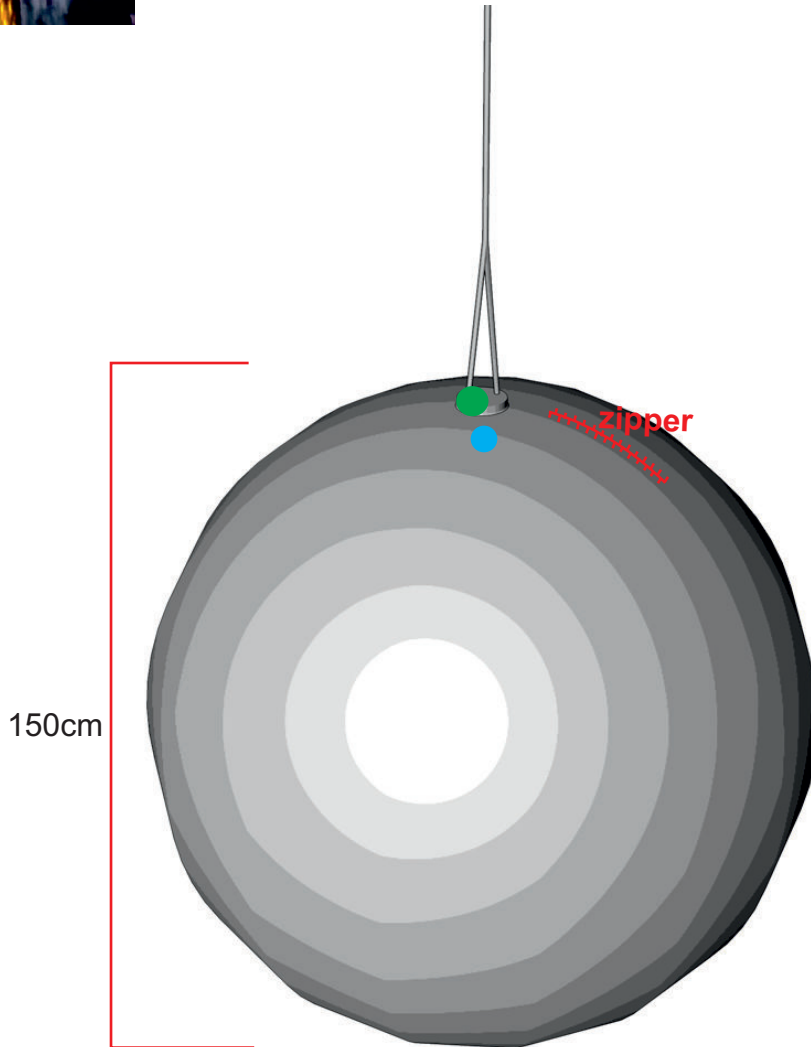

# Ball 150

● Attachment points

● Blower position

**Total transport weight: 8kg**  
**Transport size inflatable: 50 x 45 x 20cm / 2kg**  
**Transport size blower: 35 x 35 x 40cm / 6kg**  
**Blower: Airw250Vc - 230V / 200W**  
**Additional info:**