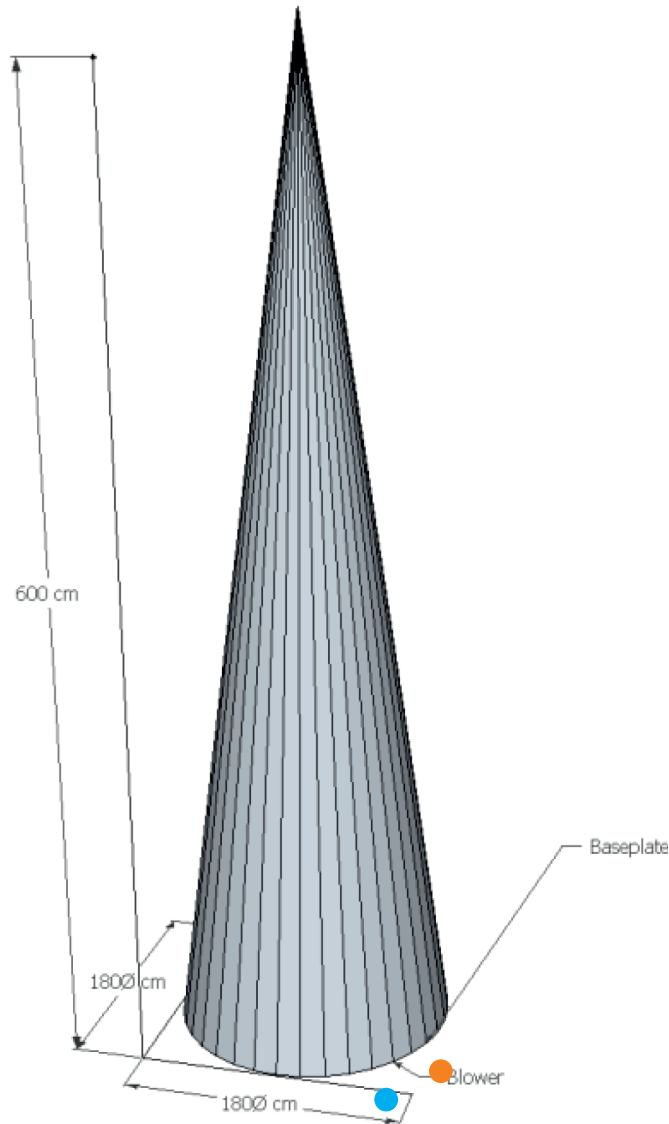

Spike

● Plywood base plate

● Attachment points

● Blower position

Total transport weight: 10kg

Transport size inflatable: 30 x 30 x 30cm / 4kg

Transport size blower: 35 x 35 x 35cm / 5kg

Transport size aluminum ring: 100 x 100 x 50cm / 1kg

Blower: Airw250 - 230V / 200W

Additional info: Optional color changing light, 1Kw