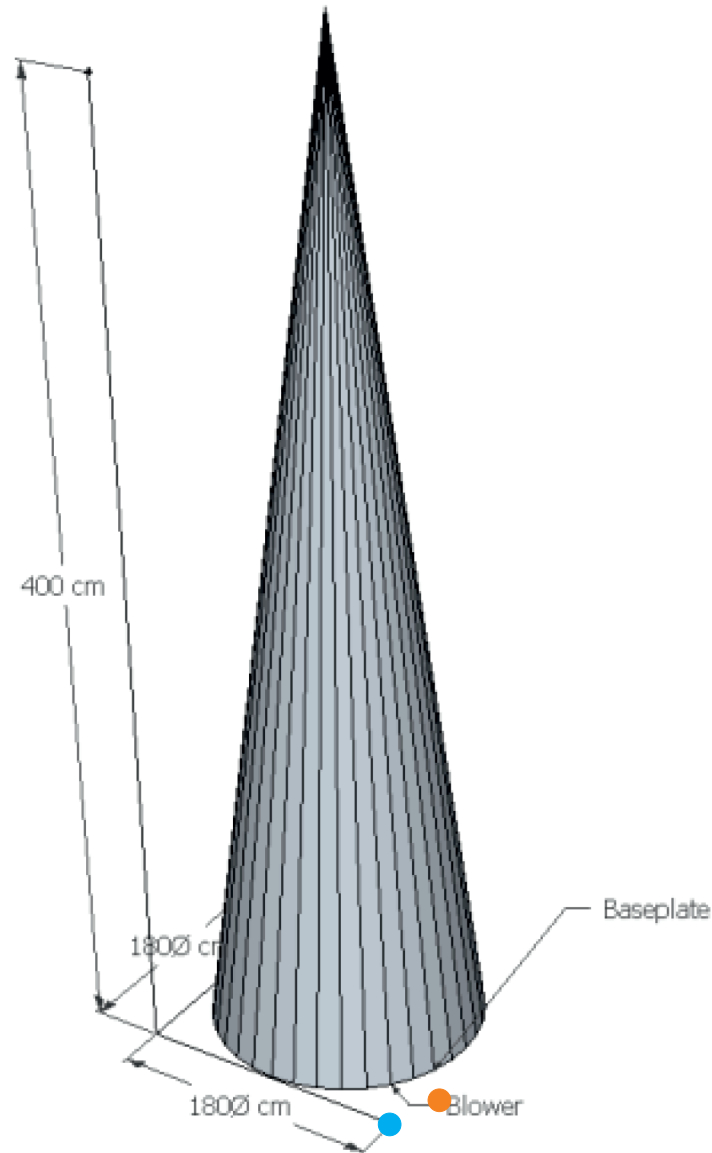

Spike

● Plywood base plate

● Attachment points

● Blower position

Total transport weight: 11kg

Transport size inflatable: 20 x 20 x 20cm / 3kg

Transport size blower: 35 x 35 x 35cm / 5kg

Transport size base ring: 100 x 100 x 10cm / 3kg