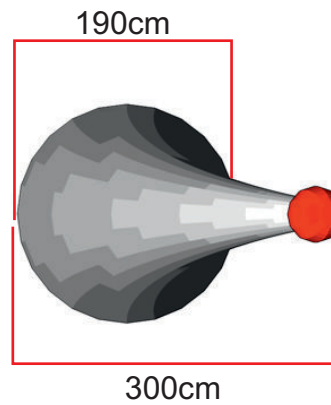

At Airworks we design and build inflatables
that don't actually look like inflatables. Air Works.
Inflatable Decor & Design

● Plywood base plate

● Blower position

Total transport weight: 26kg
Transport size inflatable: 30 x 30 x 30cm / 5kg
Transport size blower: 35 x 35 x 35cm / 5kg
Transport size baseplate: 190 x 95 x 15cm / 12kg
Transport size light (optional): 50 x 50 x 30cm / 4kg
Blower: Airw250 - 230V / 200W
Additional info: