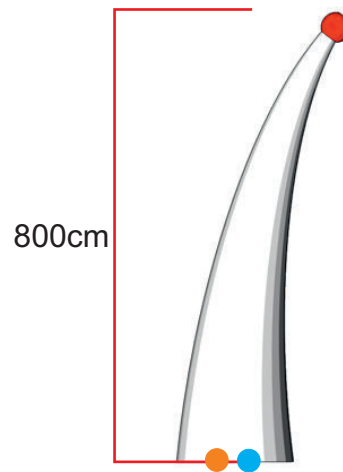

Bent Spikes

Airworks Studio:
Bloemendalerweg 51
1382 KB Weesp
The Netherlands

Airworks Post address:
P.O. Box 11
1380 AA Weesp
The Netherlands

t +31 294 483 428
e info@airworks.nl
w airworks.nl
i Airworks-inflatables

At Airworks we design and build inflatables
that don't actually look like inflatables. Air Works.
Inflatable Decor & Design

● Plywood base plate

● Blower position

Total transport weight: 26kg
Transport size inflatable: 30 x 30 x 30cm / 5kg
Transport size blower: 35 x 35 x 35cm / 5kg
Transport size baseplate: 190 x 95 x 15cm / 12kg
Transport size light (optional): 50 x 50 x 30cm / 4kg
Blower: Airw250 - 230V / 200W
Additional info: